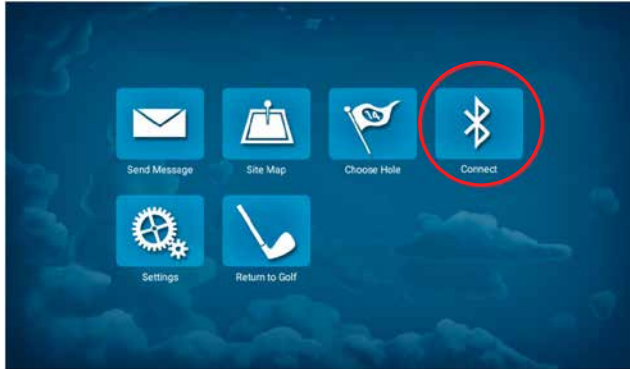

Integrated Speaker Console

Approach View

Touch for Distance

Screen Assisted Bluetooth Pairing

CONNECTING TO BLUETOOTH

1. To pair a Bluetooth device, touch the "Connect" button located on the Main Menu or Hole/Approach view.

2. Visage is now "discoverable" by your device.

3. Locate and select "Visage XX" on your device.

4. Confirm the code matches and touch "pair" on your device.