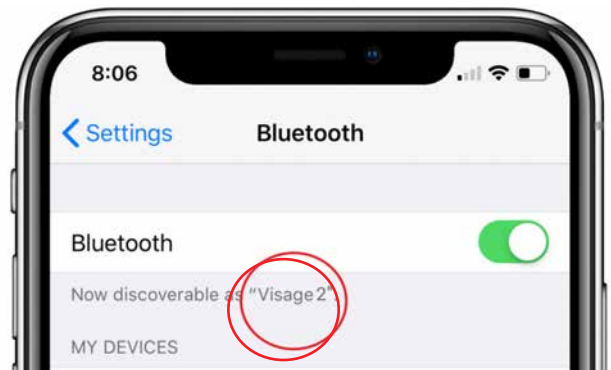

TEMPO CONNECT WITH BLUETOOTH FEATURES

- 10" LCD Touchscreen
- Golfer Experience Touch for Distance GPS
- Premium Integrated Bluetooth® speakers, designed to keep the music inside the car.
- Intuitive phone to car pairing with touch screen prompts
- 4-year service and warranty

Integrated Speaker Console

Approach View

Touch for Distance

Screen Assisted Bluetooth Pairing

CONNECTING TO BLUETOOTH

1. To pair a Bluetooth device, touch the "Connect" button located on the Main Menu or Hole/Approach view.

2. Visage is now "discoverable" by your device.

3. Locate and select "Visage XX" on your device.

4. Confirm the code matches and touch "pair" on your device.