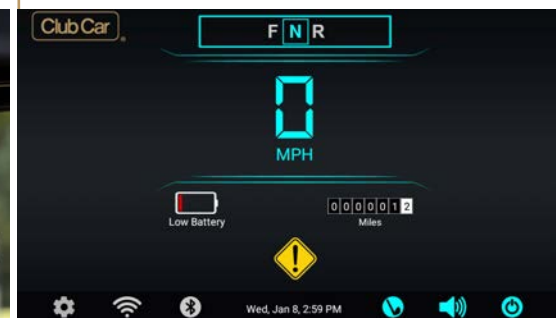

Club Car
CONNECT

THE BEGINNING OF GREATER CONNECTIVITY WITH ONWARD.®

Drive your personalized golf car on your neighborhood course with Club Car Connect. The Connect display enhances your neighborhood and course experience by reducing range anxiety, giving accurate pin placement, and showing the status of your battery. Listen to your favorite tunes using Connect's available Bluetooth® Speakers on and off the course. Connect is the next evolution of the PTV experience.

FEATURES

BUILT-IN GOLF TOOLS & ACCESSORIES

No need for other hand held accessories like rangefinders, Club Car Connect provides accurate pin placement so you can measure distance and range from your vehicle. And with built-in Bluetooth Speakers, you can enjoy your personal music collection anywhere your cart takes you.

YOUR CAR, YOUR COURSE, YOUR WAY

Your vehicle, on and off the course. Never transfer your gear from one golf cart to another. With Club Car Connect, your personal car can seamlessly integrate to your course's Visage Golf Experience* fleet. One ride, from your driveway to the final shot of the day.

DIAGNOSTICS FOR PEACE OF MIND

No need to worry about travel range or battery charge. Club Car Connect displays battery status, speed, and mileage. Engine alerts and drive modes provide an automotive-like experience to your neighborhood drive.